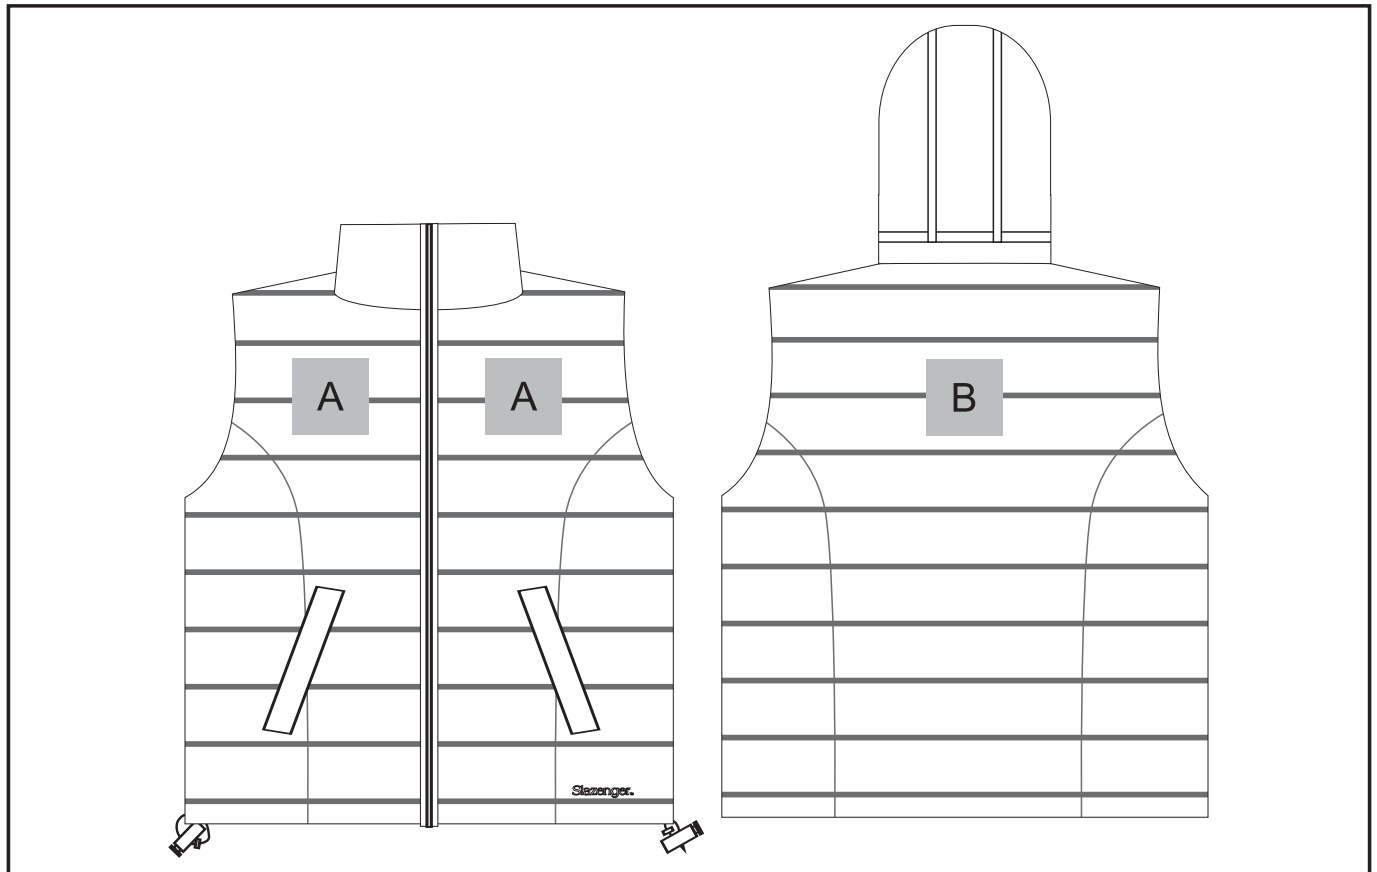

SLAZ-7609

Evolution Bodywarmer - Ladies

Need to know:

- Includes 1-Position Embroidery **OR** 1-Position Digital Transfer (setup fee applies)
- **EMB/DTC inclusive parameters:** Left/Right Chest or Back = 100mm x 100mm
- **NB:** Inclusive Branding is **NOT** applicable to Items marked as Reduced to Clear.
- Cannot guarantee a 100% straight branding on any clothing item with check or stripe detail.
- Please note that the panels on the garment are inconsistent from Small to XL.
- The left/right chest and the back will be branded in the closest panel to standard left/right chest and back yoke position.

Branding Options:

Position A

1. Embroidery (EMB) - 9 colours
Size: 80mm diameter
2. Digital Transfer Clothing (DTC) - Full colour
Size: 80mm wide x 80mm high

Position B

1. Embroidery (EMB) - 9 colours
Size: 80mm diameter
2. Digital Transfer Clothing (DTC) - Full colour
Size: 80mm wide x 80mm high